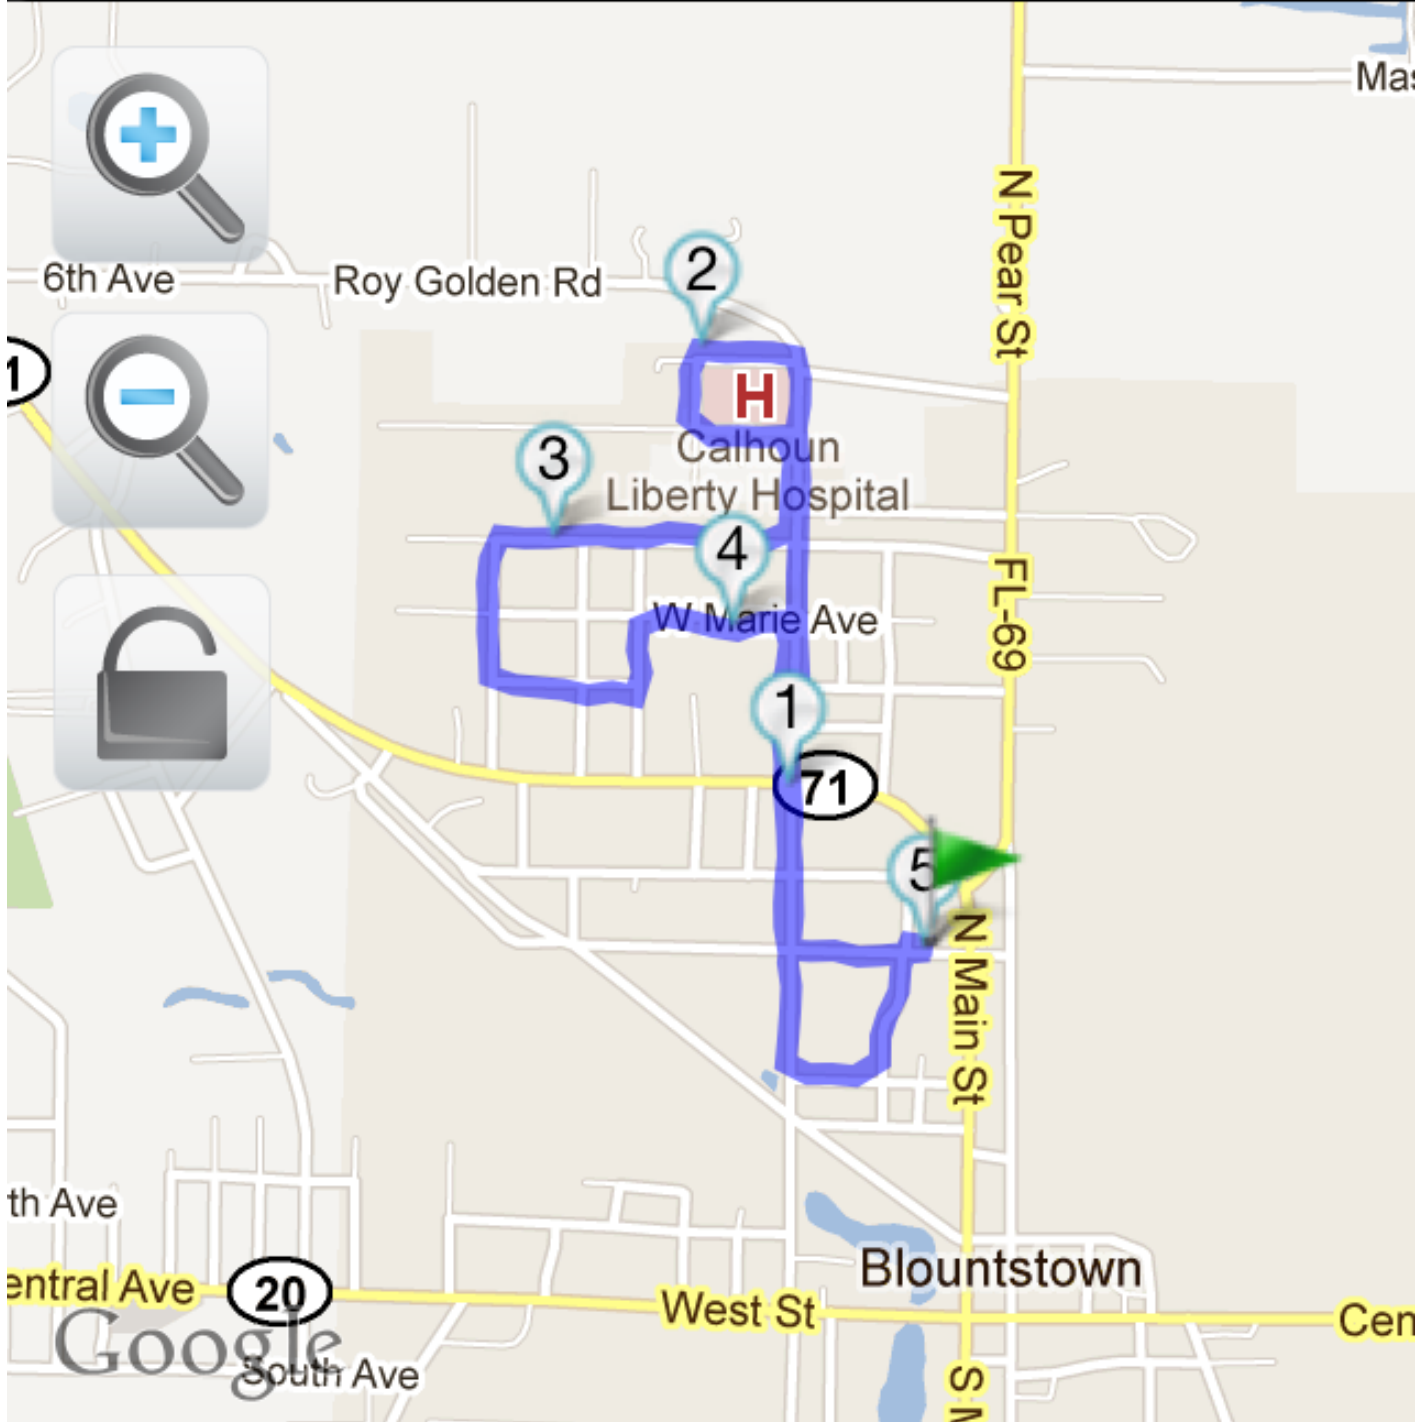

History

run**↑**tastic^{PRO}

Satellite

Session

History

Portal

Settings